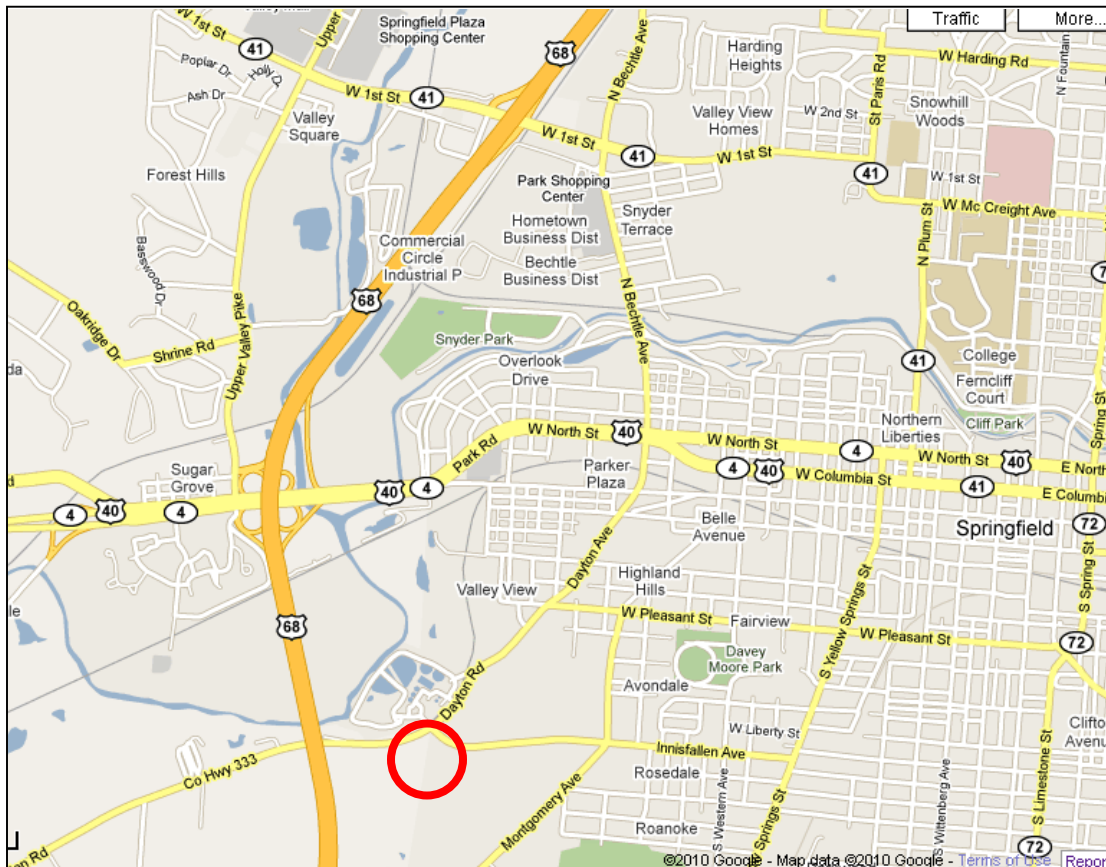

## Kniesely Park

Approximately 2284 Dayton Road, Springfield, OH

### Directions

1. Take Rt 68 from Urbana to Springfield and exit onto Rt 41 East, as if you were going to Lowe's.
2. Turn Right (South) onto Bechtle Ave.
3. At West North St., Bechtle Ave turns into Dayton Ave.
4. Continue on Dayton Ave about a mile past W Pleasant St.
5. Kniesely Park is on the left, and is before you cross Rt 68.
6. See the Red Circle below.

## Directions

1. Take Rt 36 from Urbana to St. Paris
2. As soon as you cross the railroad tracks at the edge of town, turn right onto TR 228.
3. The ball fields are just down on the left.

## St.Paris